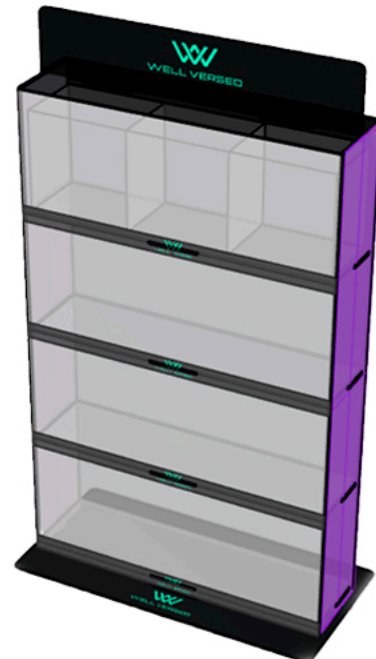

COOL MINT

SOUR BLUE GUMMY

TOBACCO

STRAWBERRY WATERMELON

MENTHOL

**DISTRIBUTION: FEBRUARY 2025 |
NO RETURNS OR REFUSALS**

ASK YOUR SALES CONSULTANT FOR MORE INFO

PREBOOK